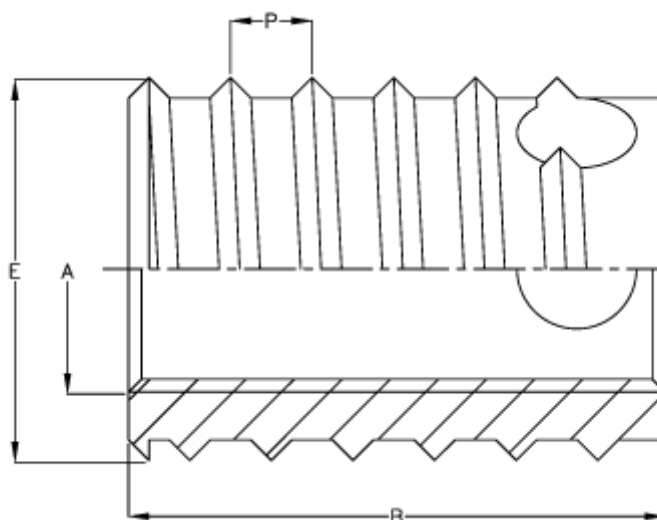

Data Sheet

Article number: 12308000120110
Description: KLEE-coil 308 000 120.110
M12 Hardened/zinc-plated blue

Measures

Female thread A	= M12
Length B	= 22
Male thread E	= 16.0
Min hole depth blind hole	= 26
Thread pitch P	= 1.75
Type	= 308 000 120...